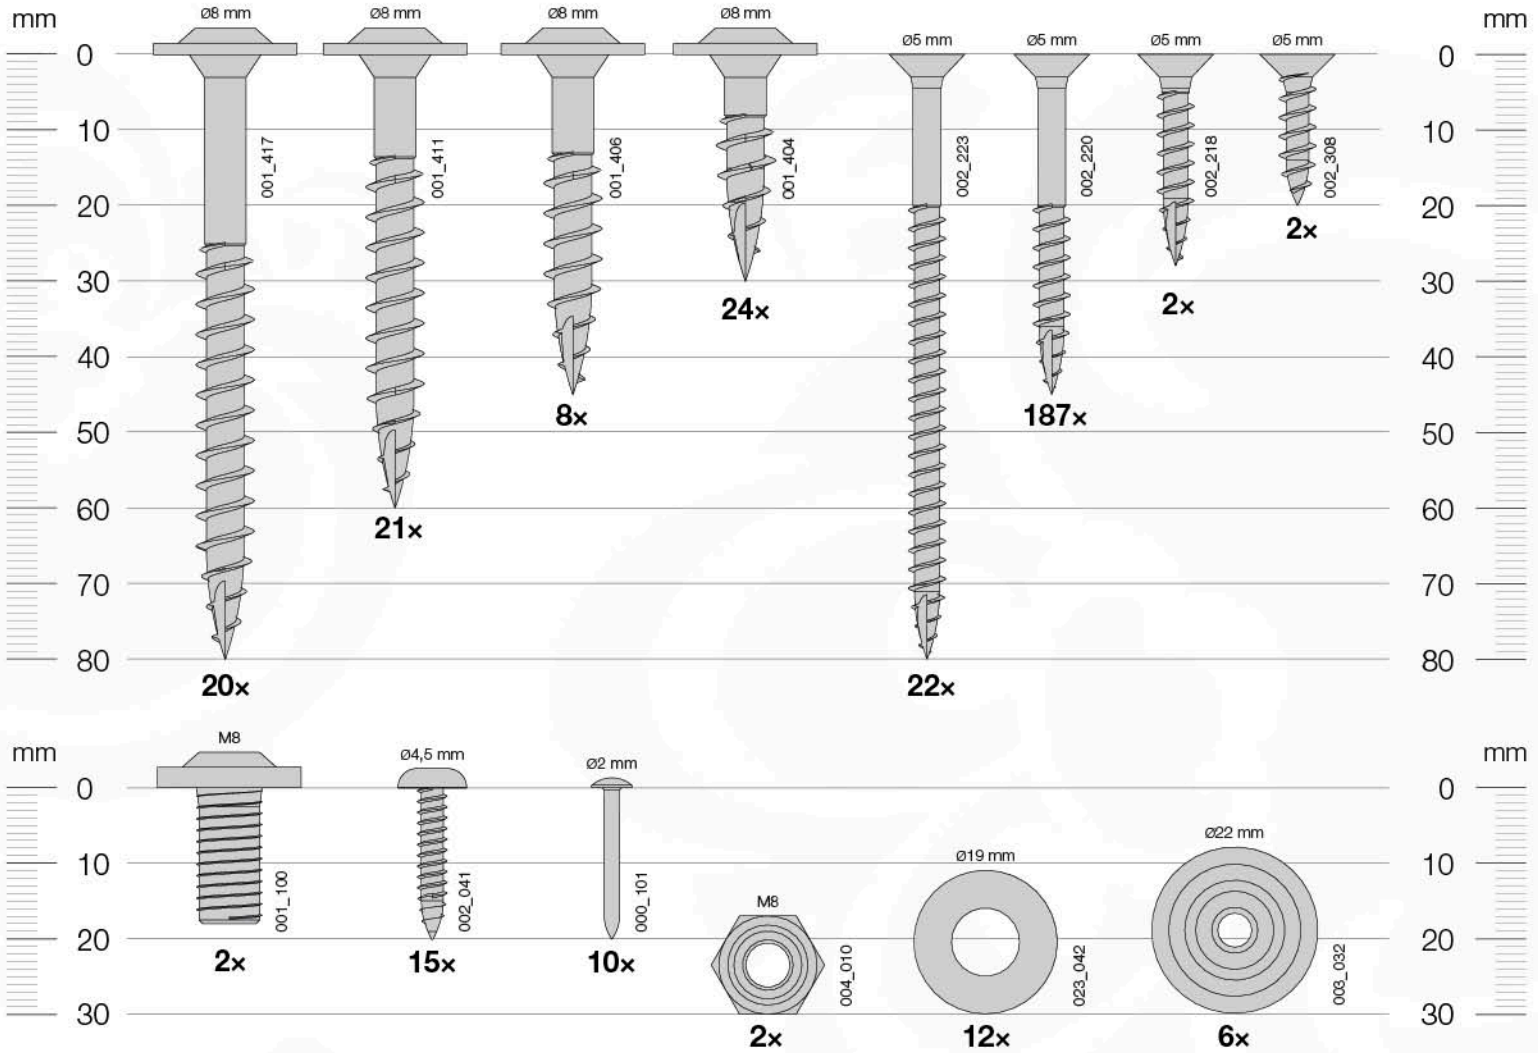

Hardware Jungle Castle

100_045