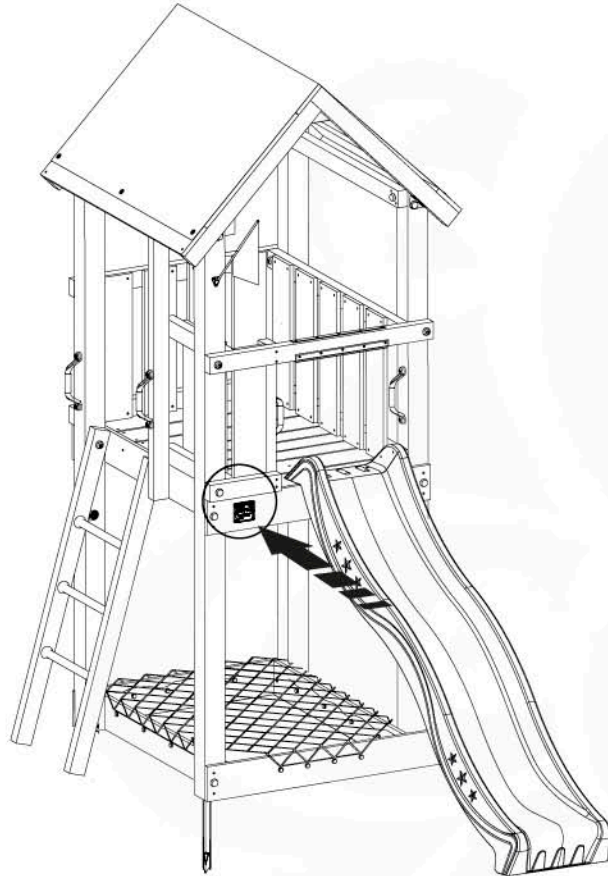

36 Product Identification

6x
002_041

1x