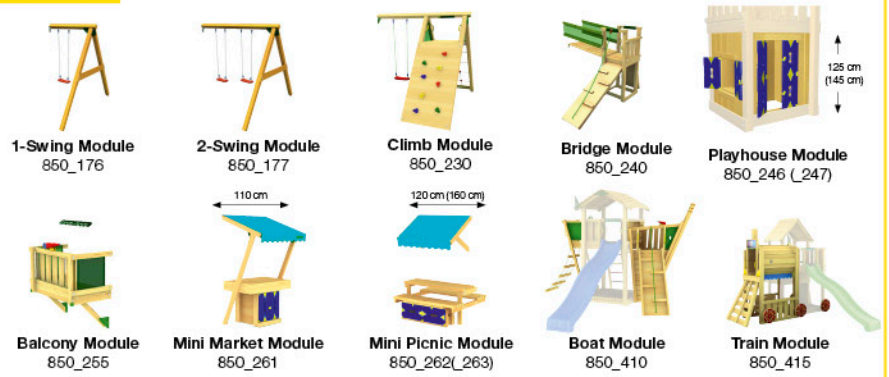

6x
002_041

1x

Playtowers

Playhouses

Modules

Swings

Links

Accessories