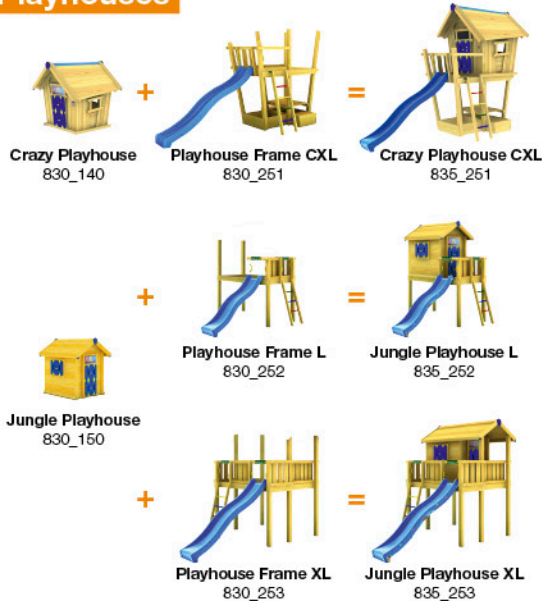

6x
002_041

1x

Playtowers

Playhouses

Modules

Swings

Links

Accessories