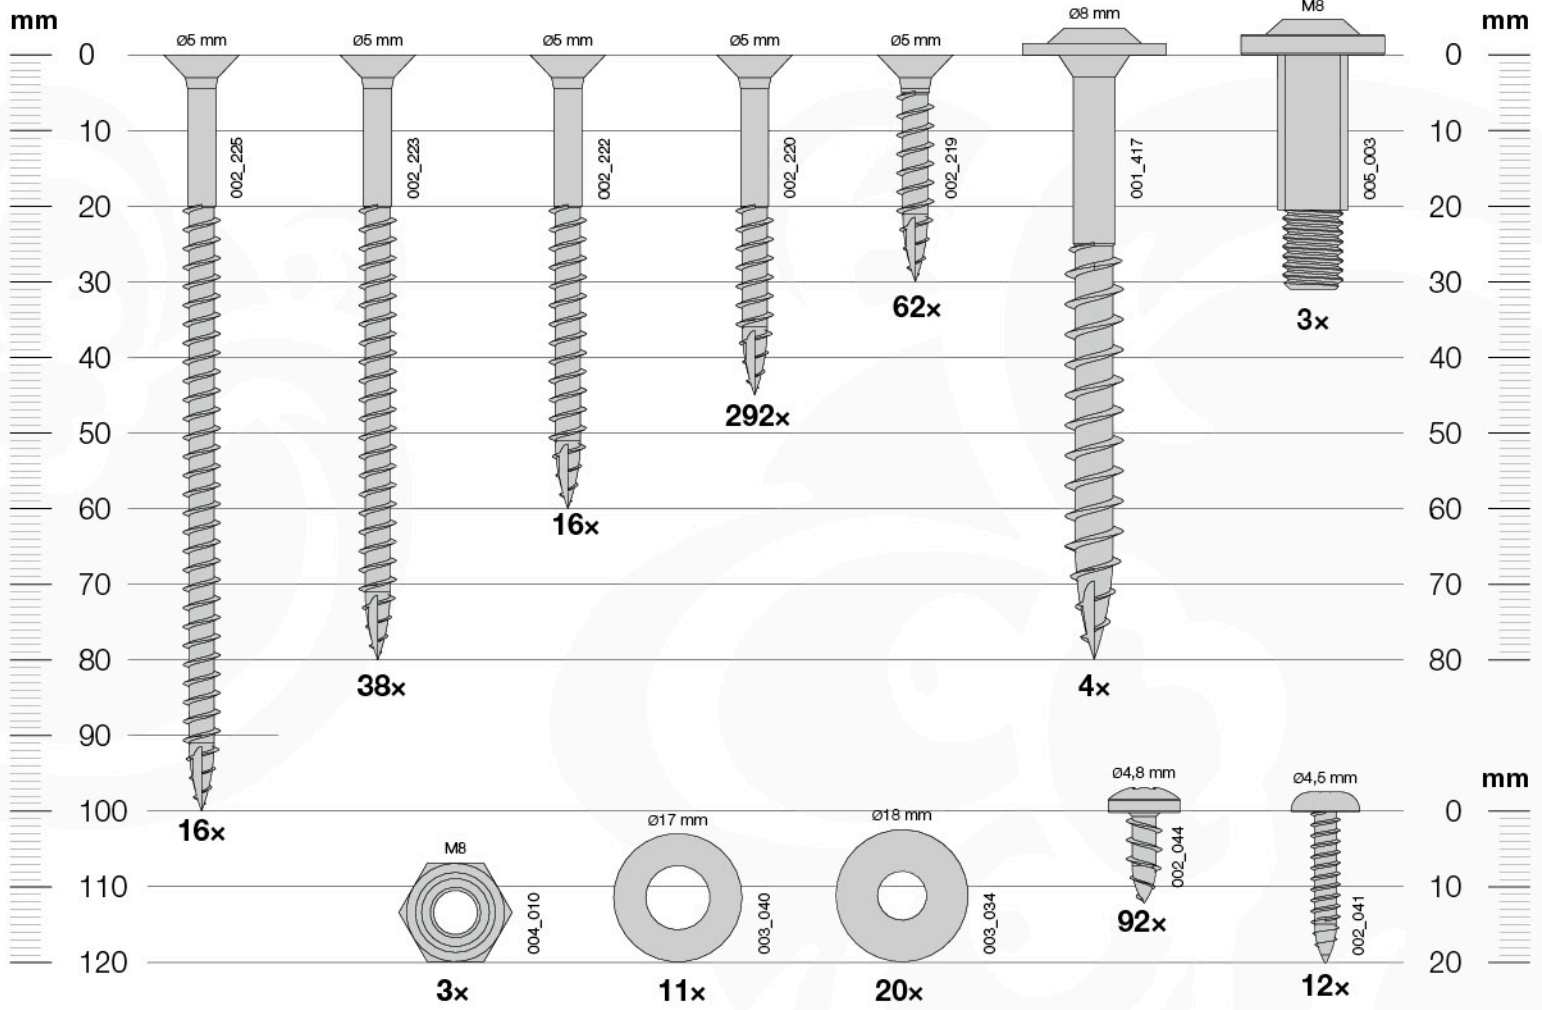

Hardware Jungle Playhouse

100_210