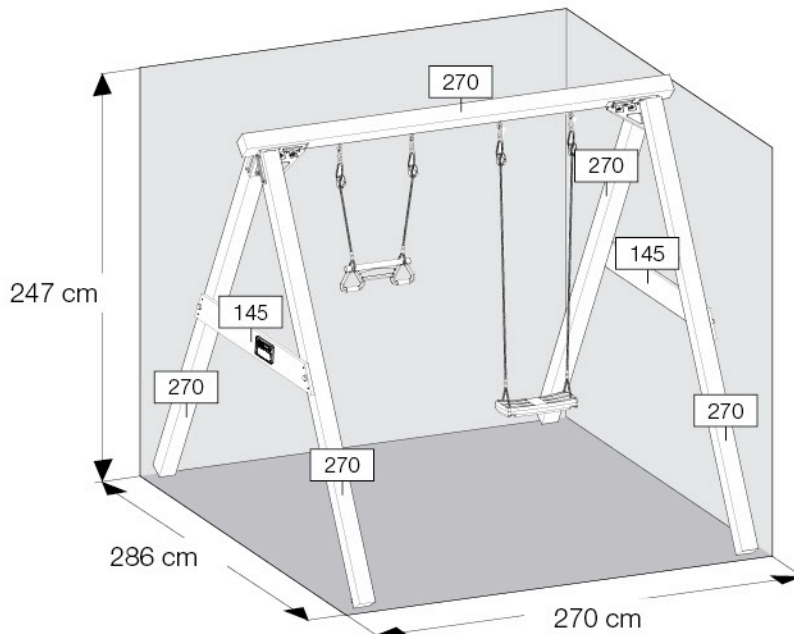

Part 2

Assembly

Instructions

Jungle Swing 220 cm

801_601

Jungle Swing 250 cm

801_602

Jungle Gym[®]
BACKYARD PLAYGROUNDS