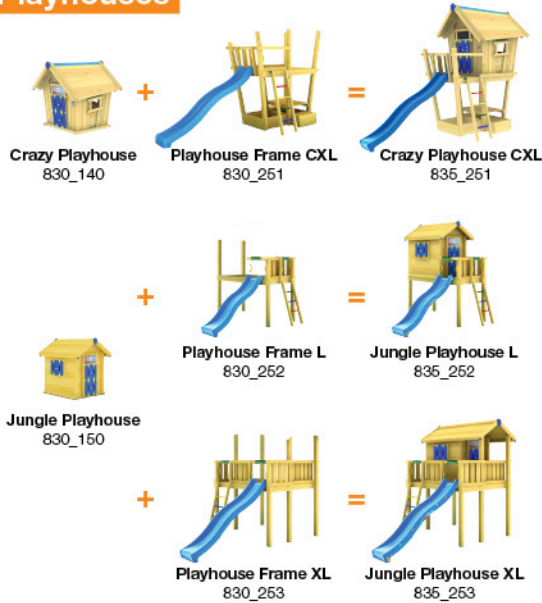

1x
122_112

min. 23 cm

10 Product Identification

6x
002_041

1x

11 Safety Check

1x
022_910

12

Playtowers

Playhouses

Modules

Swings

Links

Accessories

v 2.10.1