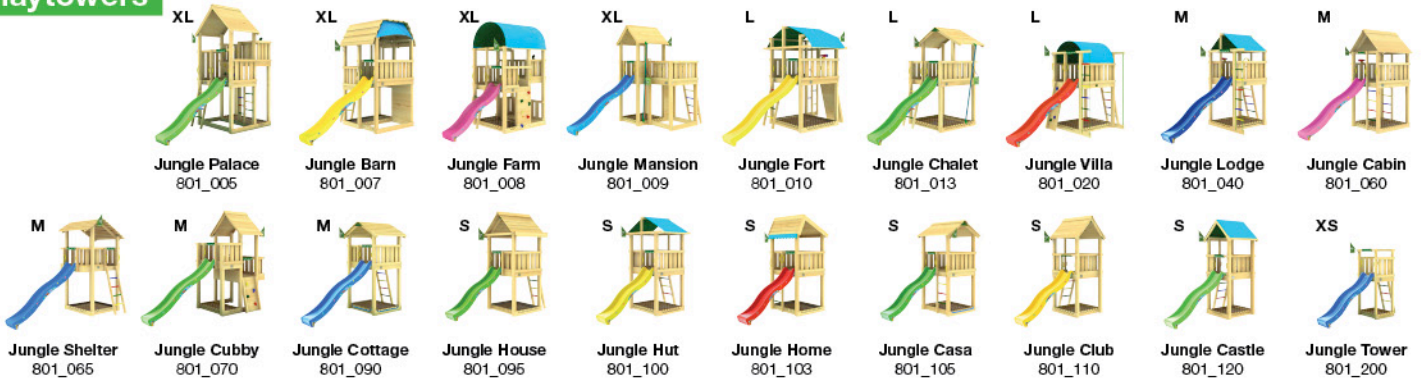

1x
122_112

min. 23 cm

10 Product Identification

6x
002_041

1x

11 Safety Check

1x
022_910

12

Playtowers

Playhouses

Modules

Swings

Links

Accessories

v 2.10.1