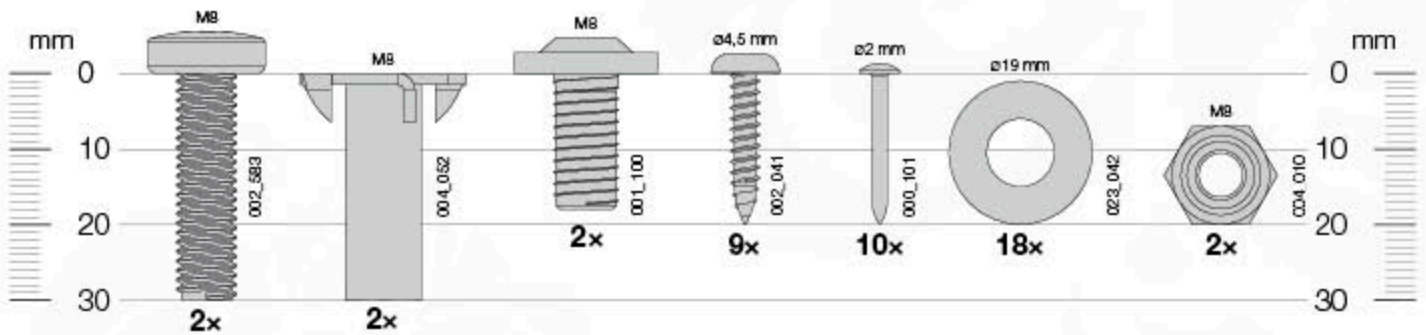

Hardware Jungle Chalet

100_013