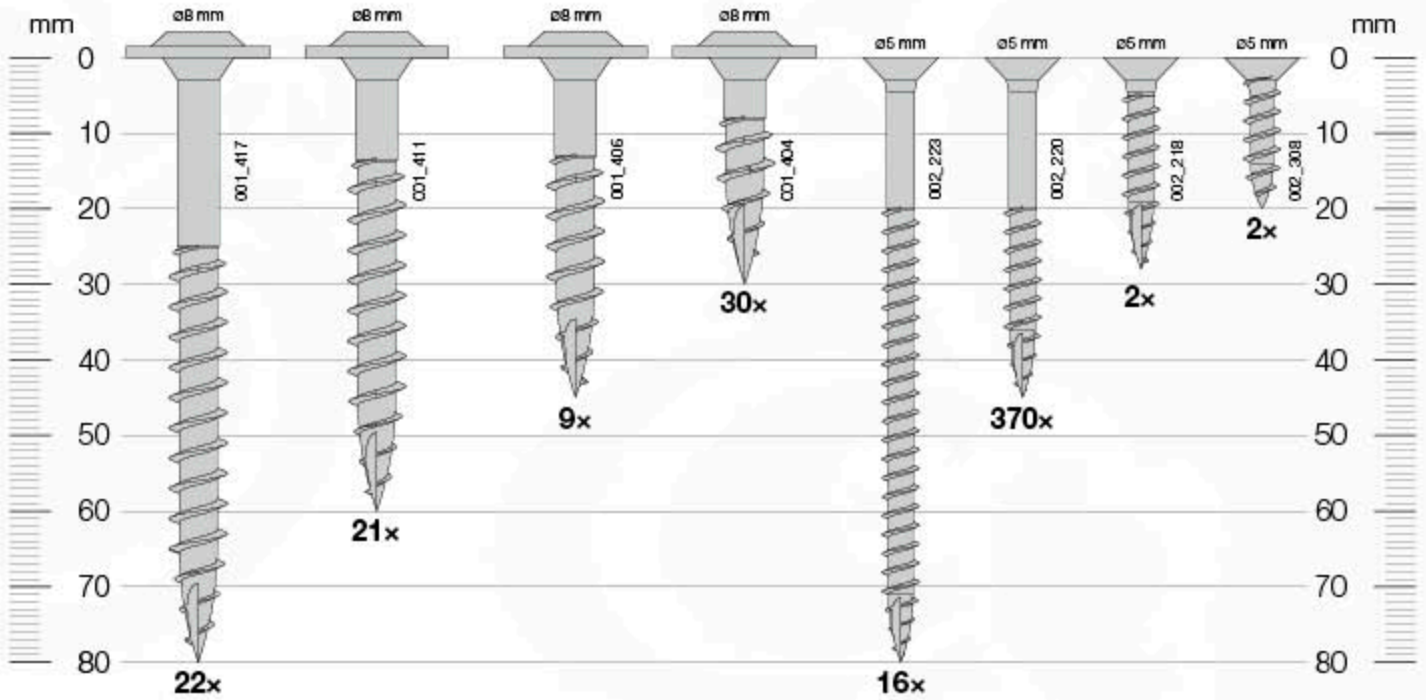

Hardware Jungle Chalet

100_013