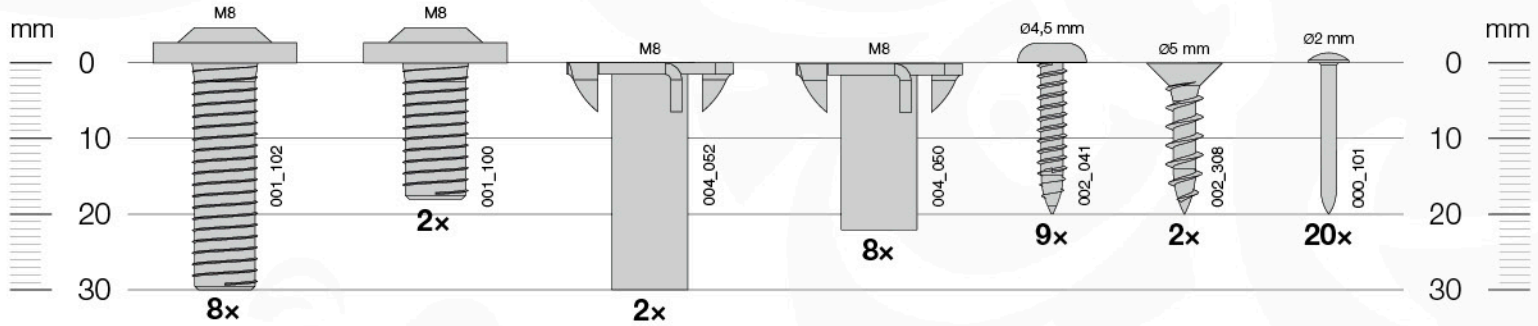

Hardware Jungle Mansion

100_009