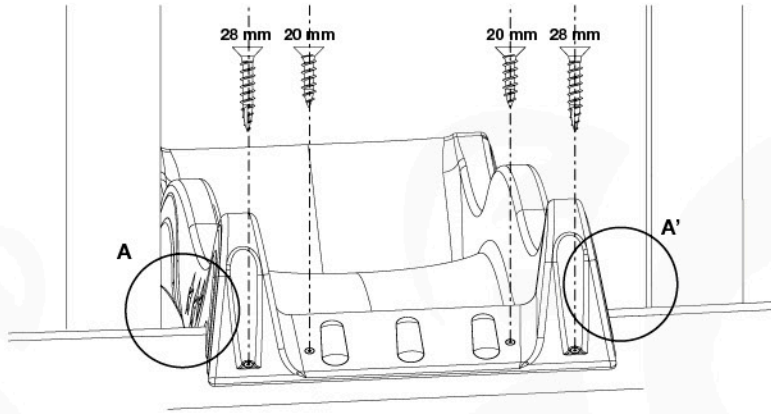

34

2x
002_308

2x
002_218

2x
008_043