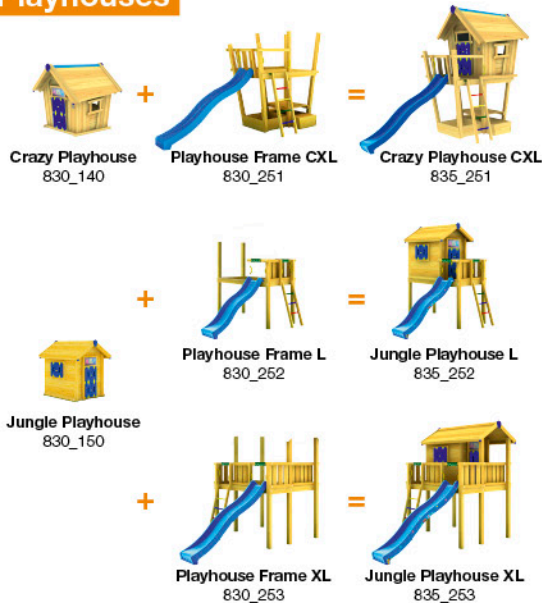

1x
021_107

min. 23 cm

A

Playtowers

Playhouses

Modules

Swings

Links