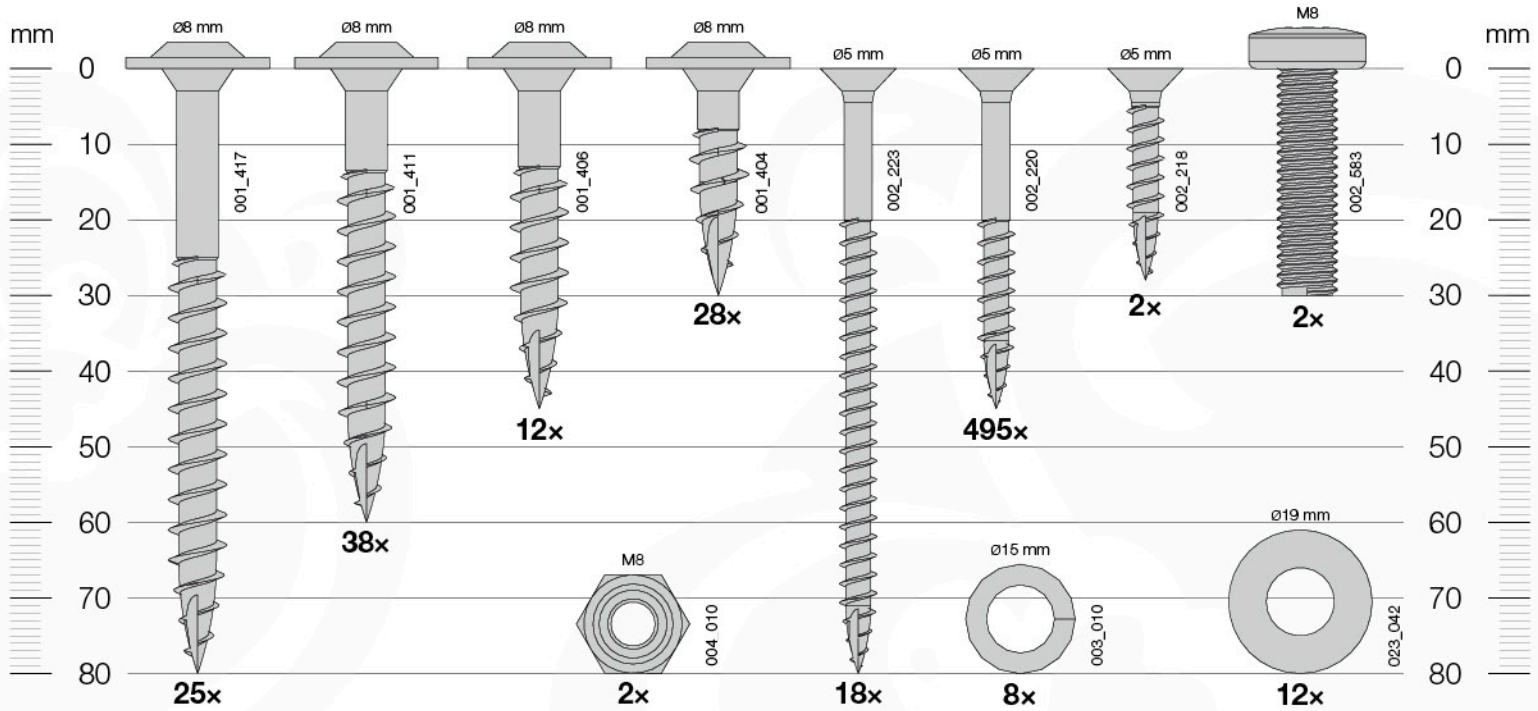

Hardware Jungle Mansion

100_009